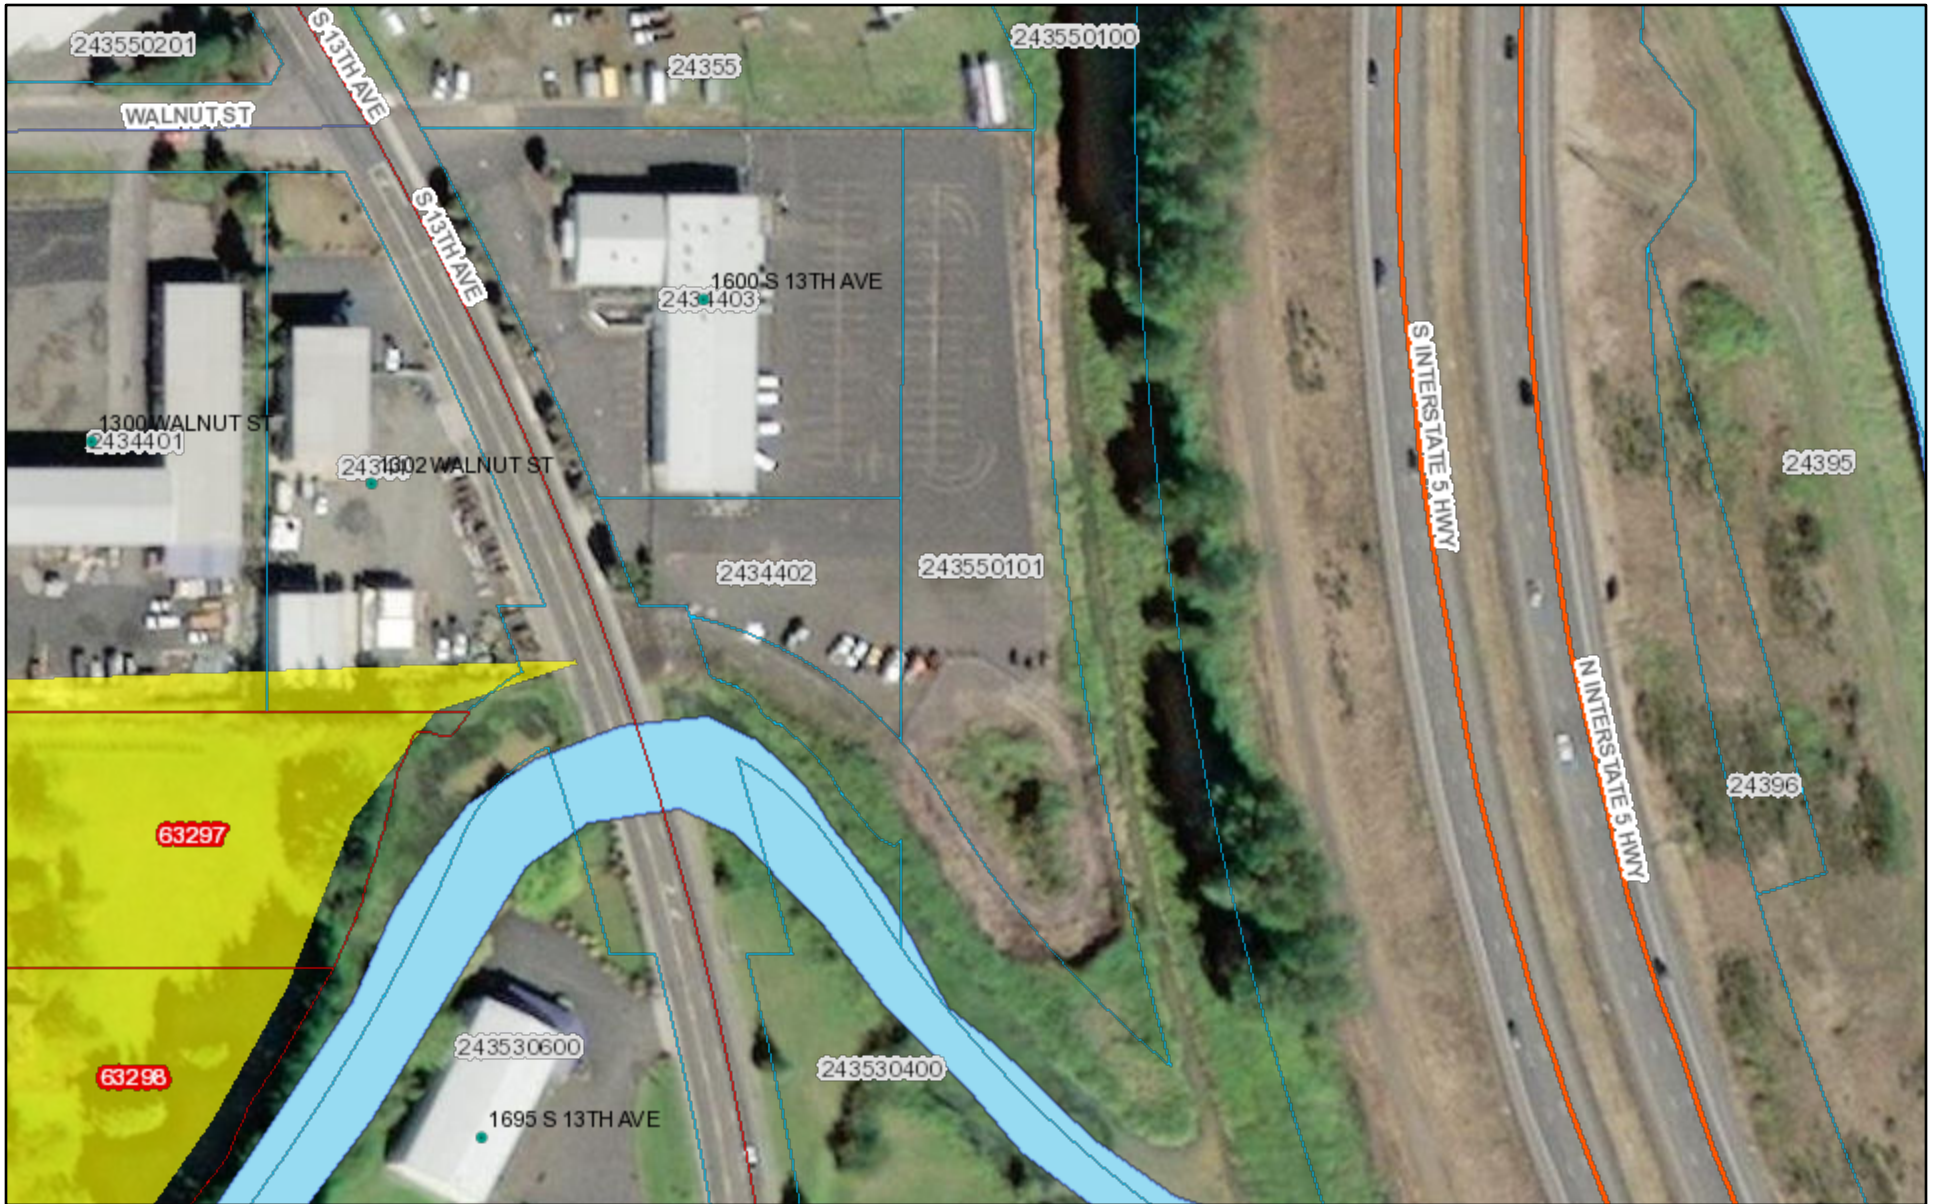

Cowlitz County EPIC Map

6/17/2021, 12:07:55 PM

- | | | | |
|---|---|--|--|
| ■ Water | EPIC Data | Red | *WHPA Buffers |
| ● GEO_COWLITZ_PUBLIC.DBO.ADDRESSPOINTS | <all other values> | Within City Limits | |
| | Green | Yellow | |