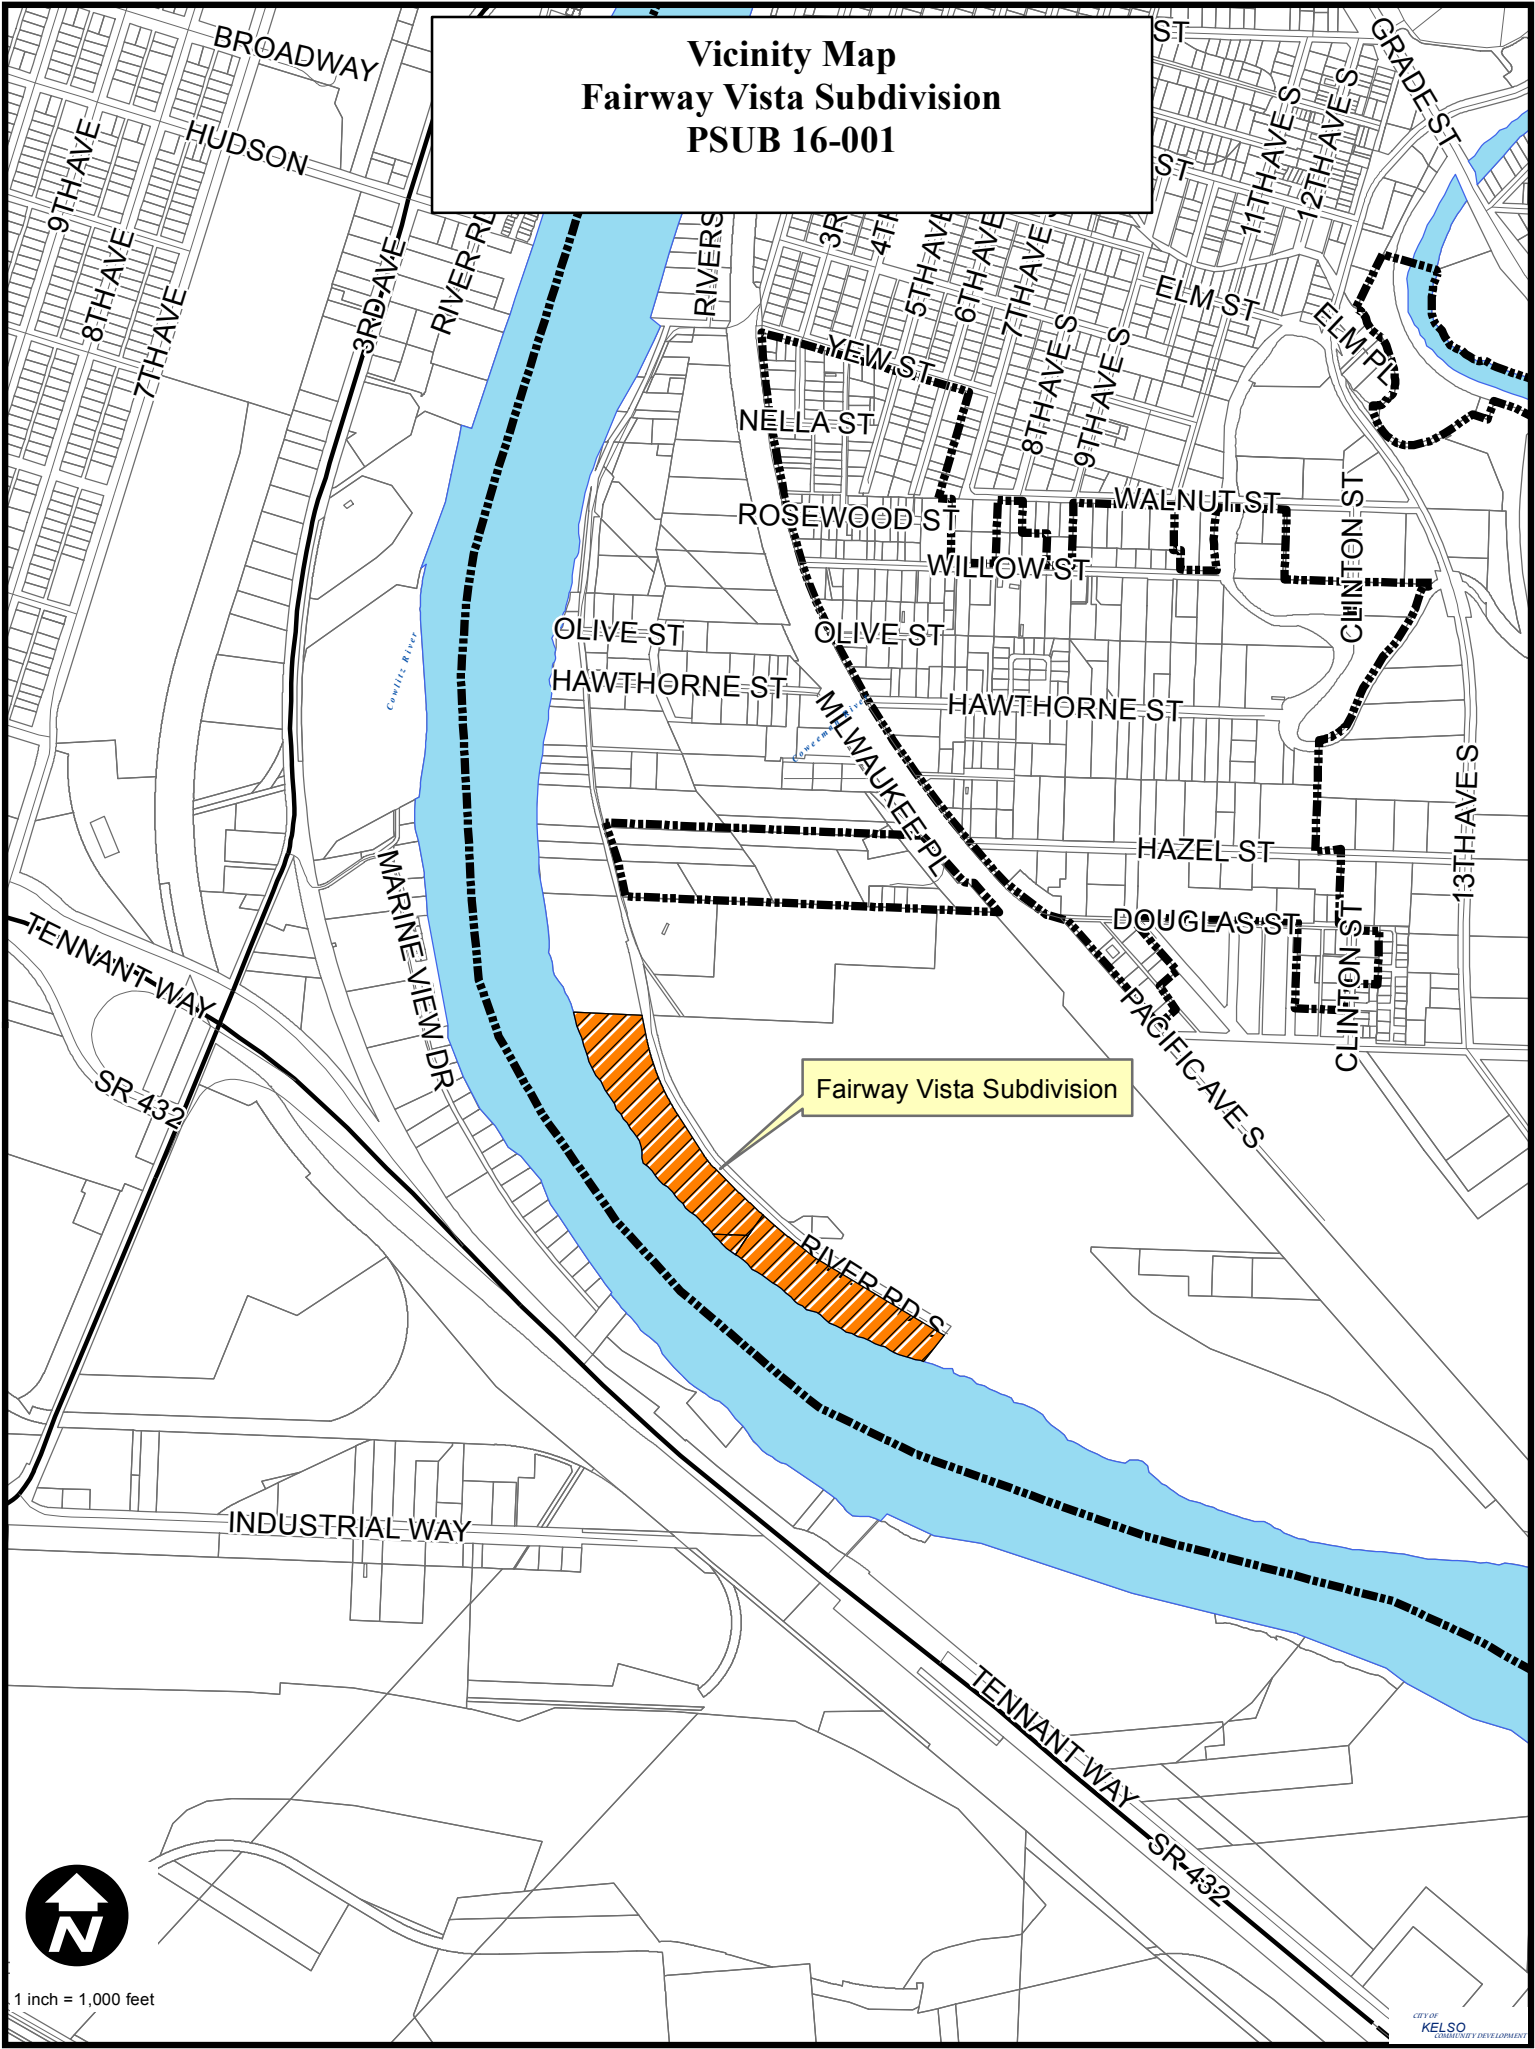

# Vicinity Map Fairway Vista Subdivision PSUB 16-001

Fairway Vista Subdivision

1 inch = 1,000 feet