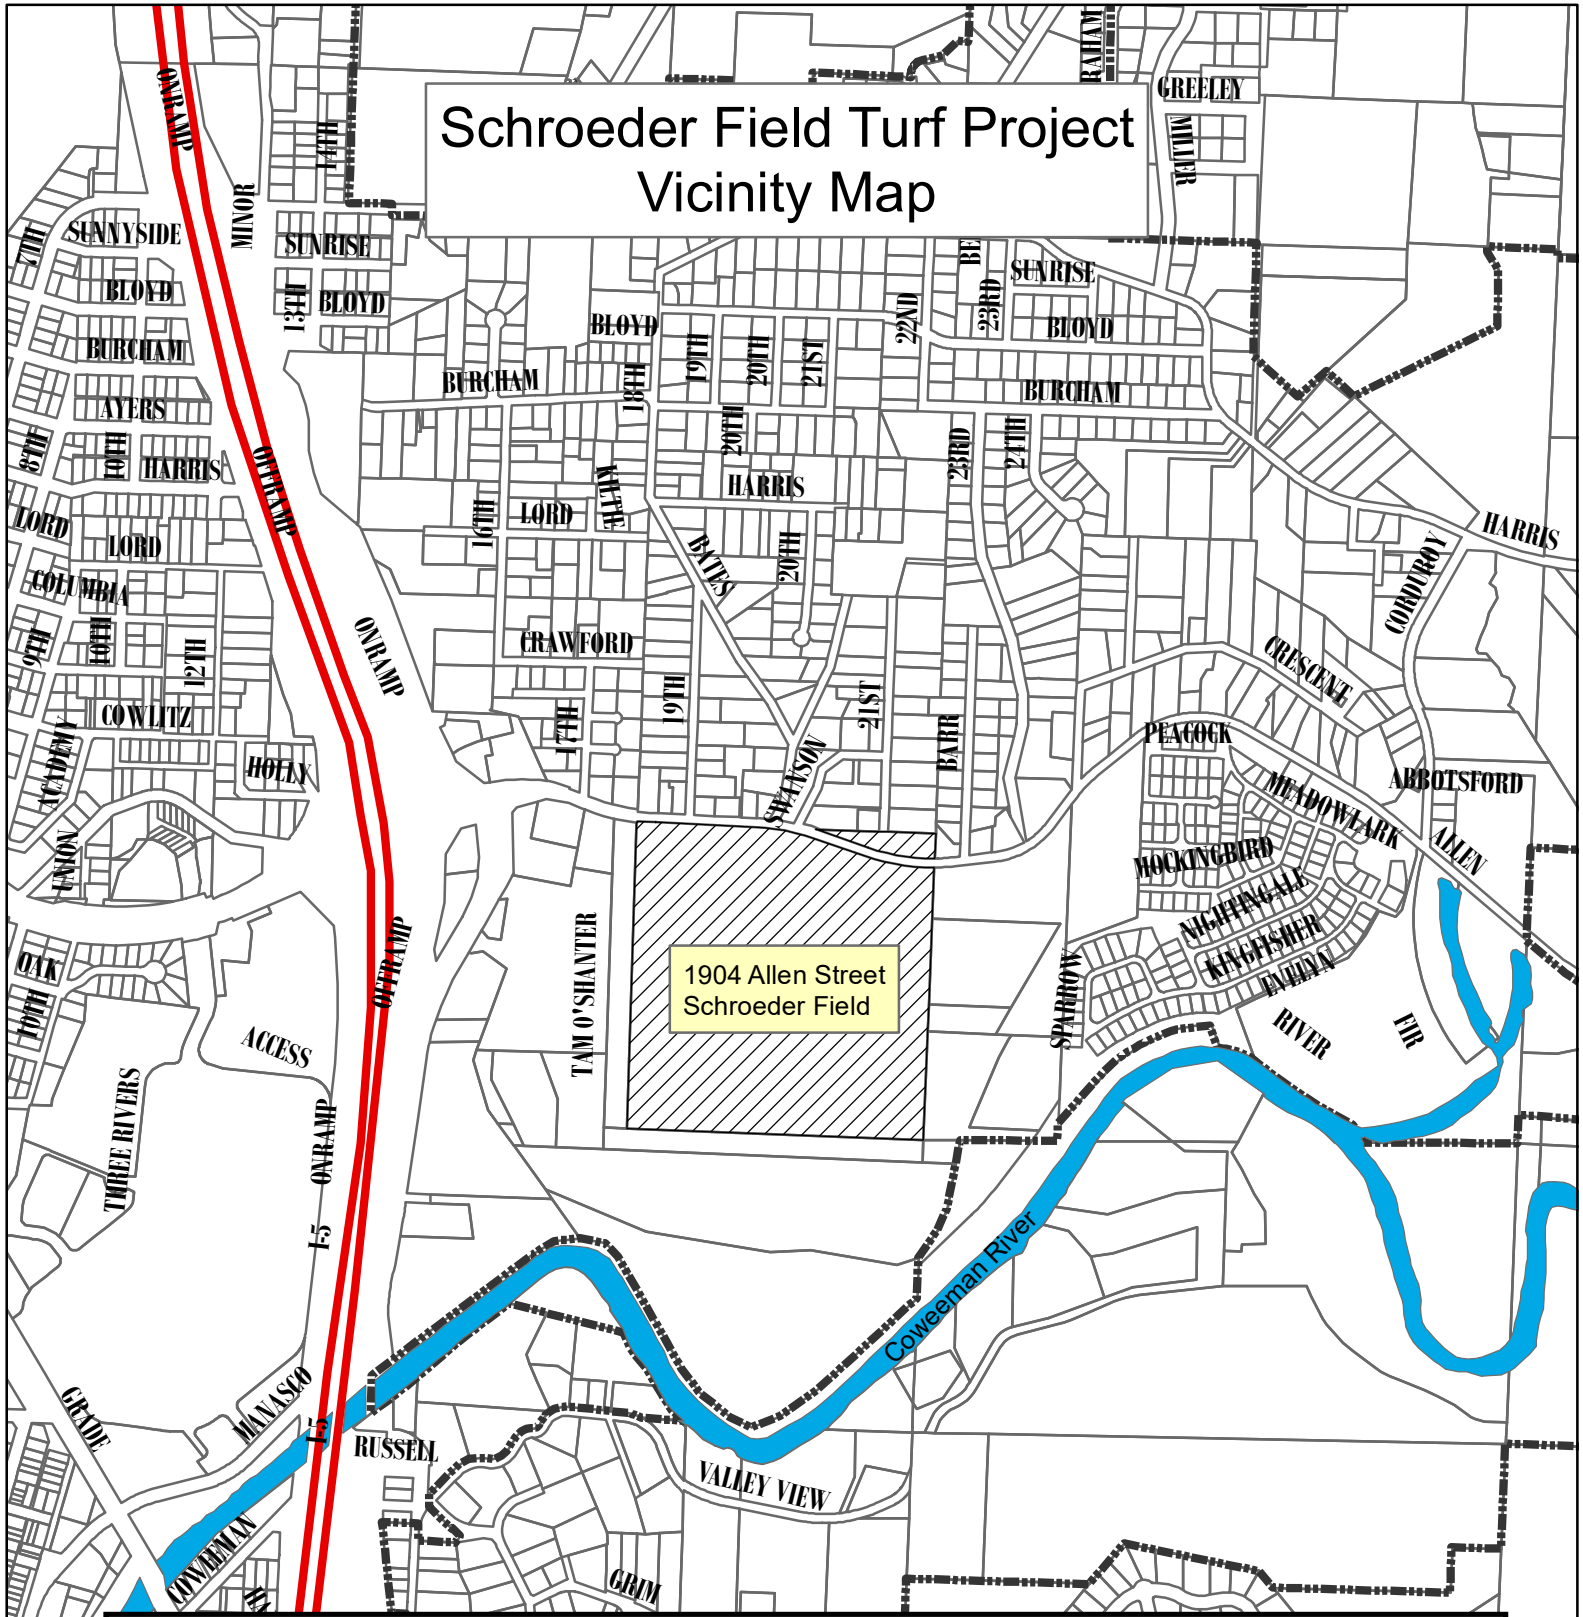

# Schroeder Field Turf Project Vicinity Map

1904 Allen Street  
Schroeder Field

### Legend

-  City of Kelso
-  Water bodies

0 425 850 1,700 Feet

1 inch = 849 feet