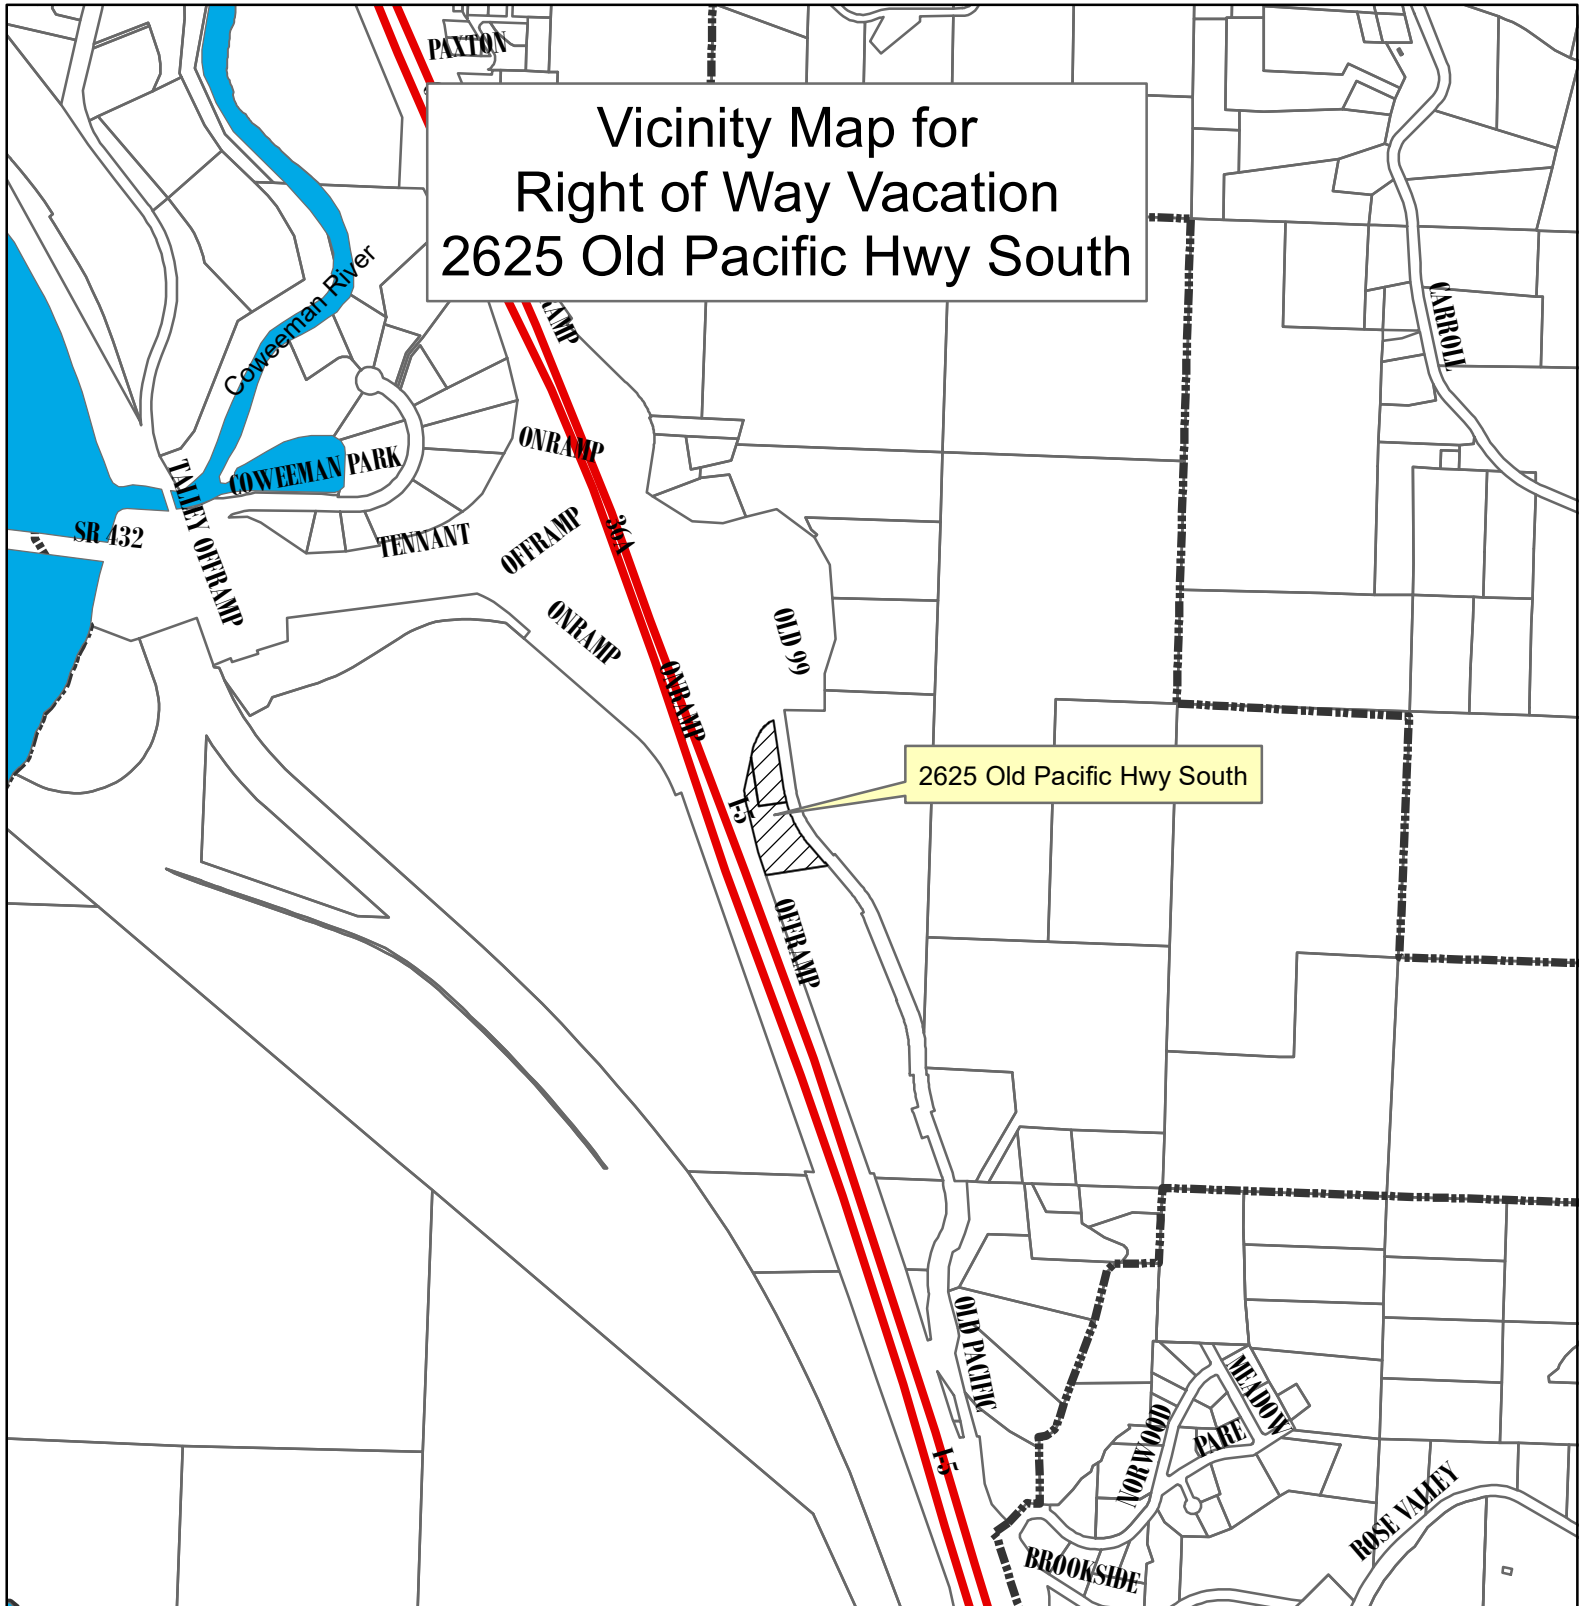

Vicinity Map for Right of Way Vacation 2625 Old Pacific Hwy South

2625 Old Pacific Hwy South

Legend

-  City of Kelso
-  Water bodies

0 500 1,000 2,000 Feet

1 inch = 1,042 feet